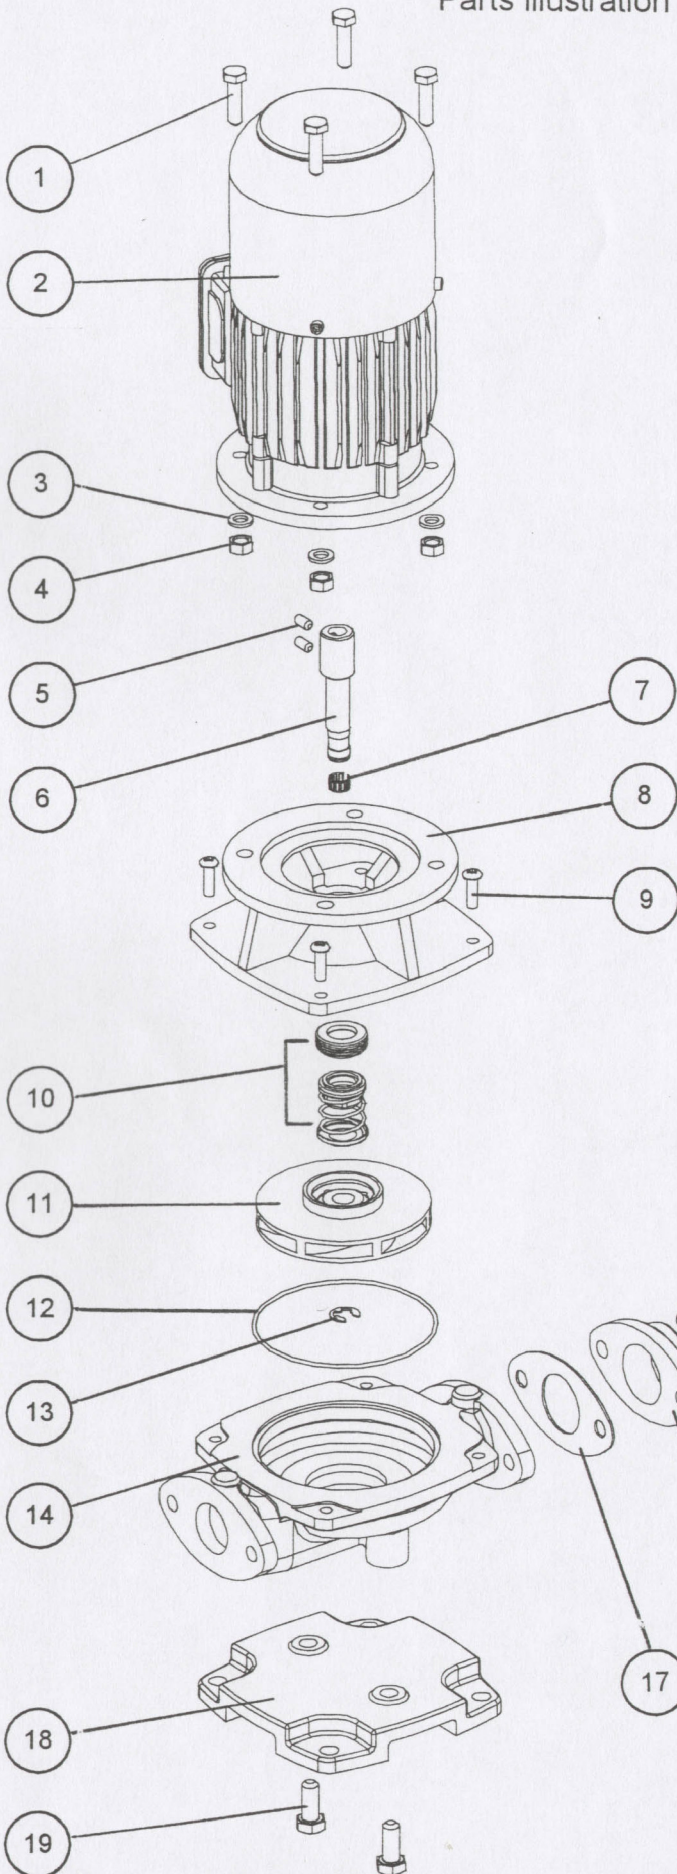

# RB RANGE

## Parts illustration & identification

Item	Description	Part No.	No.
1	Setscrew	615230	4
2	Motor	On app	1
3	Washer	1374030	4
4	Hexagon Nut	2149020	4
5	Grub Screw	1375060	2
6	Stubshaft SS63-14	2054050	1
7	Tolerance Ring TR14	2054070	1
8	Cover C63-10	2054111	1
9	Screw	585100	4
10	Mechanical Seal MS14	2054120	1
11	Impeller IM32-10 - 63mm	2054131	1
	" - 65mm	2055131	1
	" - 75mm	2057131	1
	" - 80mm	2059131	1
	" - 85mm	2061131	1
	" - 90mm	2062131	1
	" - 100mm	2067131	1
	" - 104mm	2145131	1
12	'O' Ring GC10	2054140	1
13	Circlip FC9	2054080	1
14	Casing CS32-10	2054151	1
15	Setscrew	2087290	4
16	Flange FB32 - 1/4" BSP	2083021	2
	" - 1" BSP	2084021	2
	" - 3/4" BSP	2085021	2
17	Gasket GF32	2082010	2
18	Base BA-RA	2086011	1
19	Setscrew	2087290	2